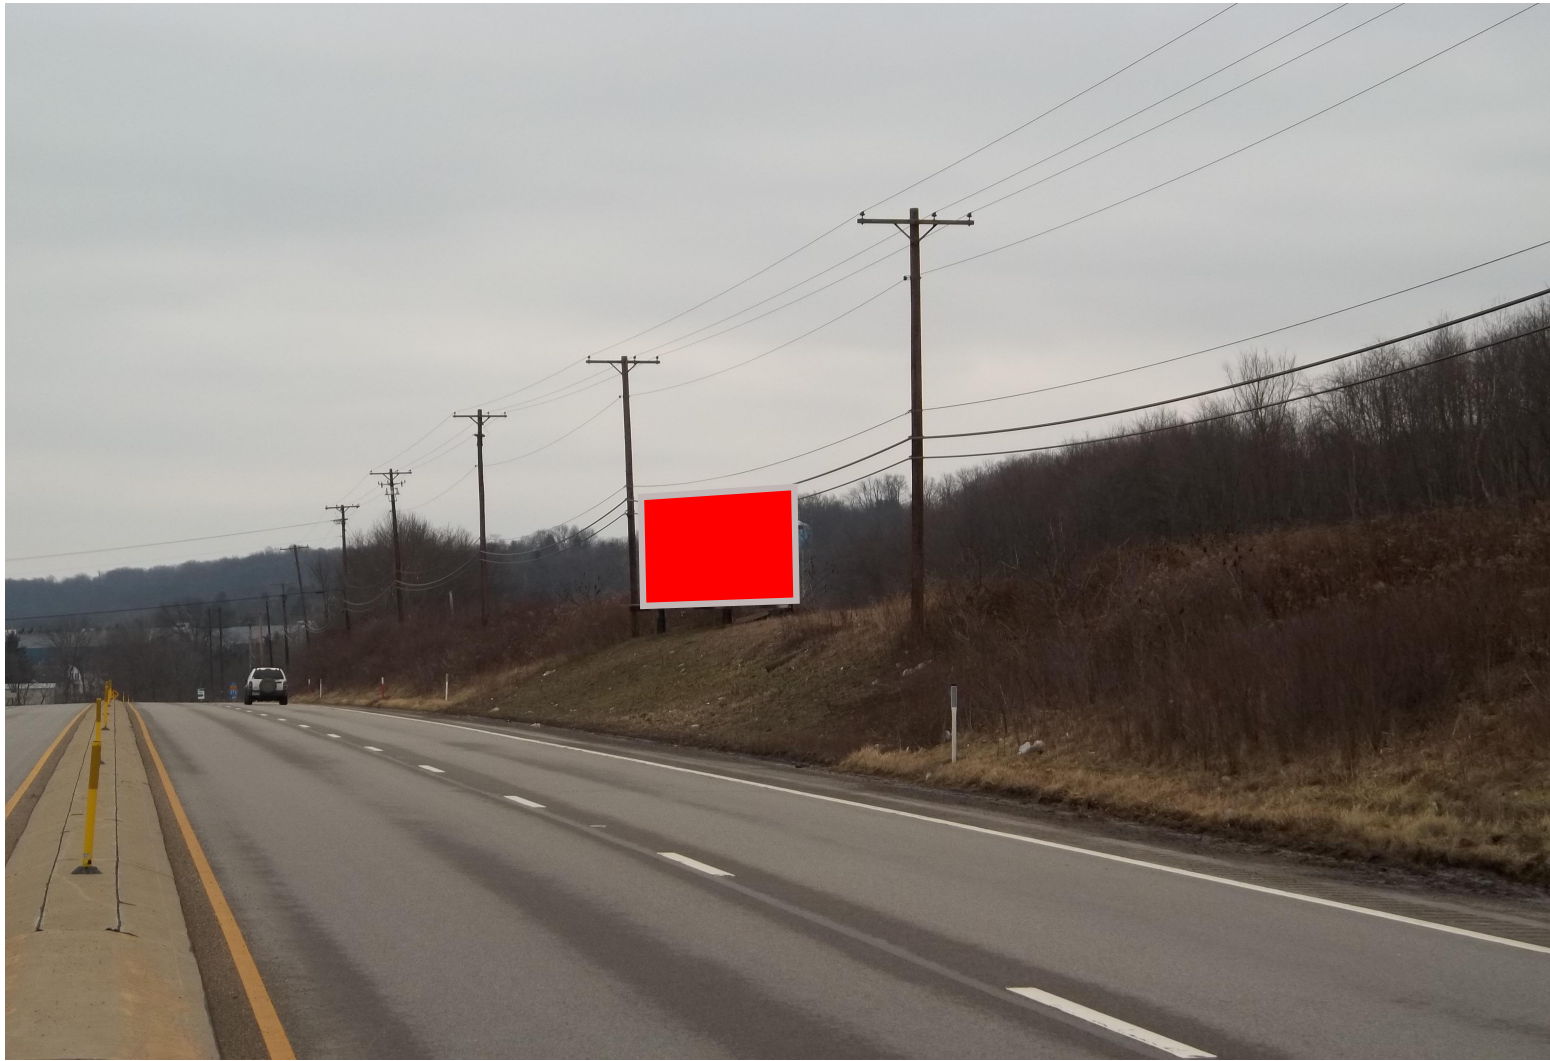

CREST ADVERTISING

This billboard is located on Rt. 18 just past the exit from the Pennsylvania Turnpike going toward Beaver Falls. This is an excellent location and is one of the first billboards viewed after leaving the turnpike.

SIGN IDENTIFICATION:	PA-036-BVR
MEDIA:	30 sheet poster
MARKET:	Beaver County
LOCATION:	Rt. 18, S/O Rt. 76, Beaver Falls, Pa
TRAVELING / READ:	South / Right
SIZE:	12' X 25'
ILLUMINATED:	No
DEC:	5810
TOTAL WEEKLY EOI:	
LAT / LON:	40.7944362, -80.3347299
4-WEEK RATE:	
MISC:	