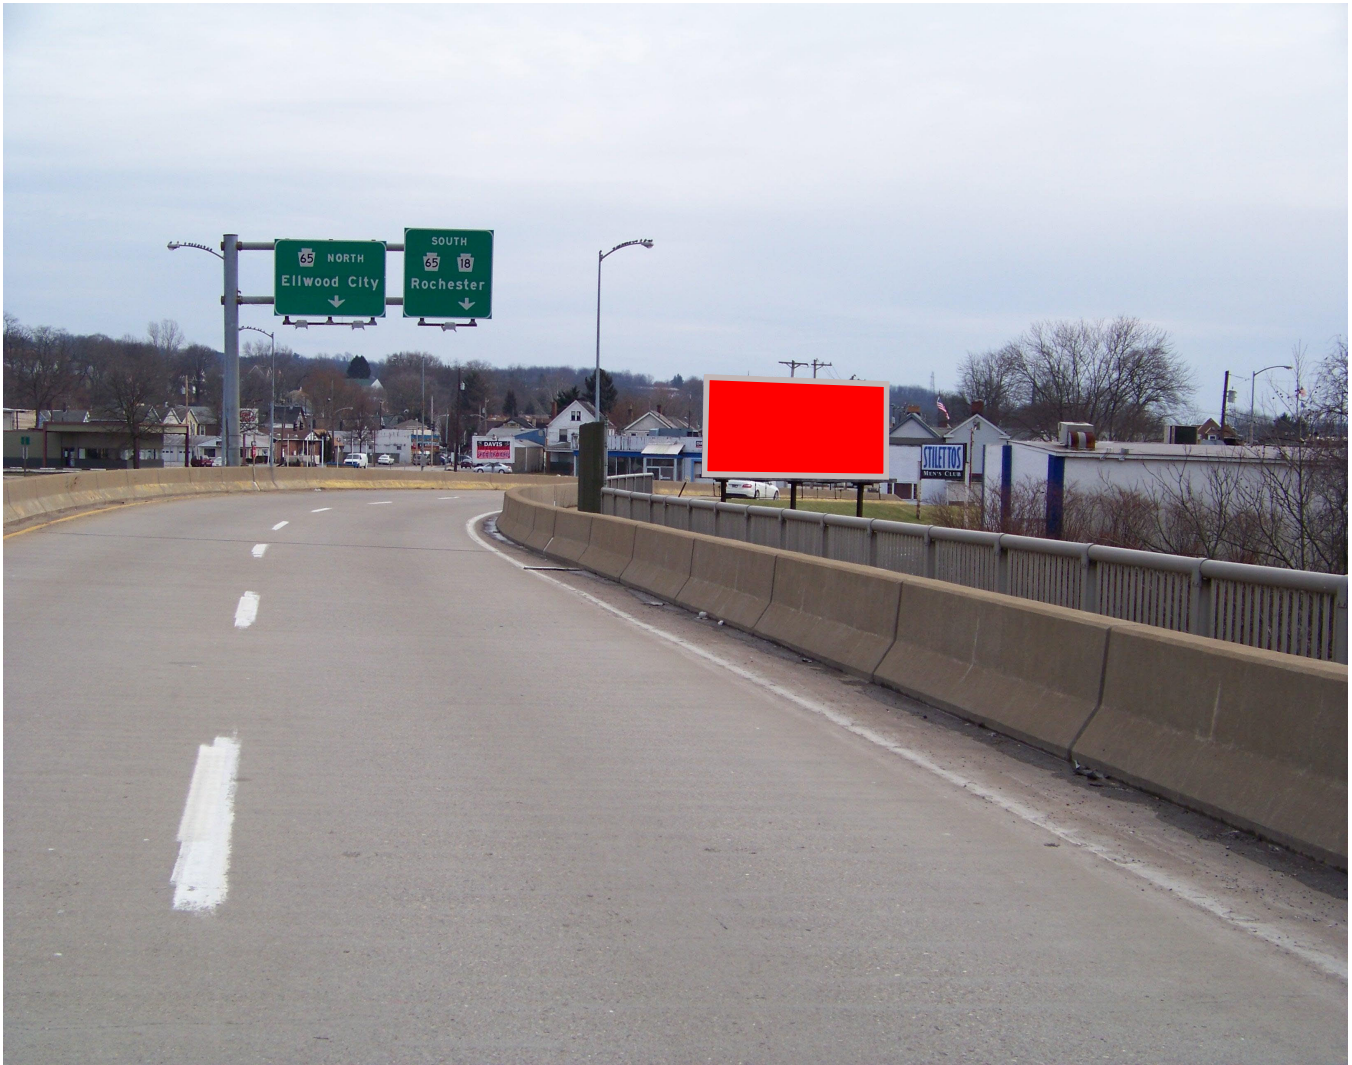

CREST ADVERTISING

This billboard is located on the New Brighton side of the New Brighton / Beaver Falls bridge and is the main highway coming from Beaver Falls and the Pa. Turnpike going toward Rt. 65 and New Brighton. It is exposed to both shoppers and commuters on a daily basis.

SIGN IDENTIFICATION:	PA-026 BVR
MEDIA:	30 sheet poster
MARKET:	Beaver County
LOCATION:	Rt. 18, N/O Rt. 65, New Brighton Pa.
TRAVELING / READ:	South / Right
SIZE:	12' X 25'
ILLUMINATED:	NO
DEC:	8014
TOTAL WEEKLY EOI:	
LAT / LON:	40.7398551, -80.3178521
4-WEEK RATE:	
MISC:	