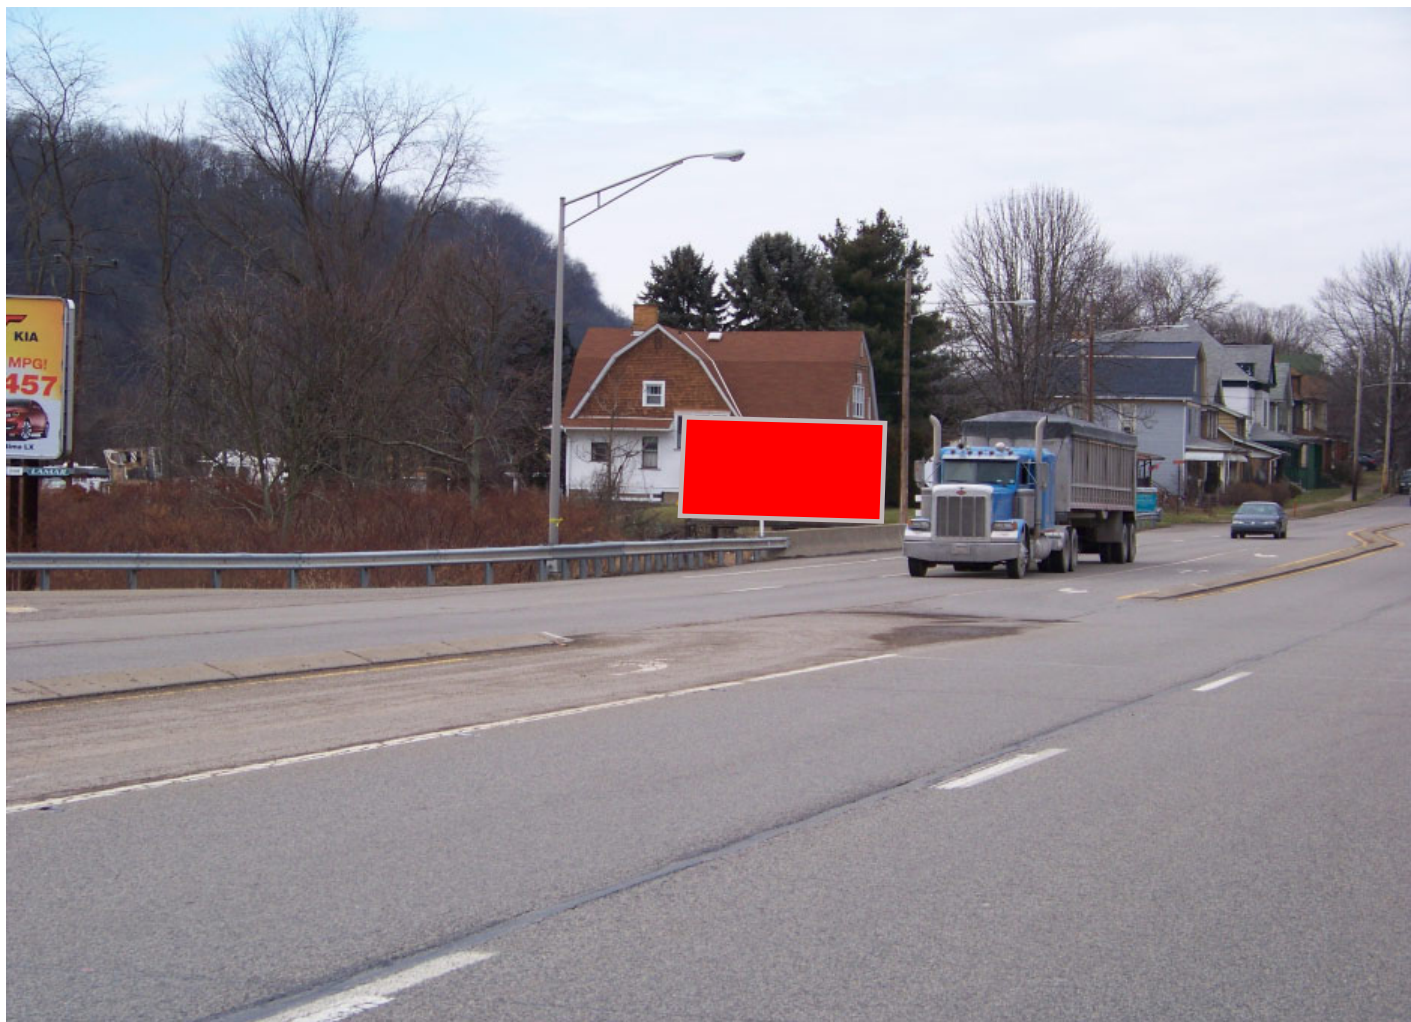

CREST ADVERTISING

This billboard is located on Rt. 65 and Rt. 18 coming from the Rochester and Monaca area going toward New Brighton, Beaver Fall, the Pa. Turnpike and Ohio. It is exposed to both shoppers and commuters on a daily basis.

SIGN IDENTIFICATION:	PA-016 BVR
MEDIA:	30 sheet poster
MARKET:	Beaver County
LOCATION:	Rt. 18 / 65, S/O 19th St, New Brighton Pa.
TRAVELING / READ:	North / Right
SIZE:	12' X 25'
ILLUMINATED:	Yes
DEC:	4825
TOTAL WEEKLY EOI:	
LAT / LON:	40.7229891, -80.3046256
4-WEEK RATE:	
MISC:	